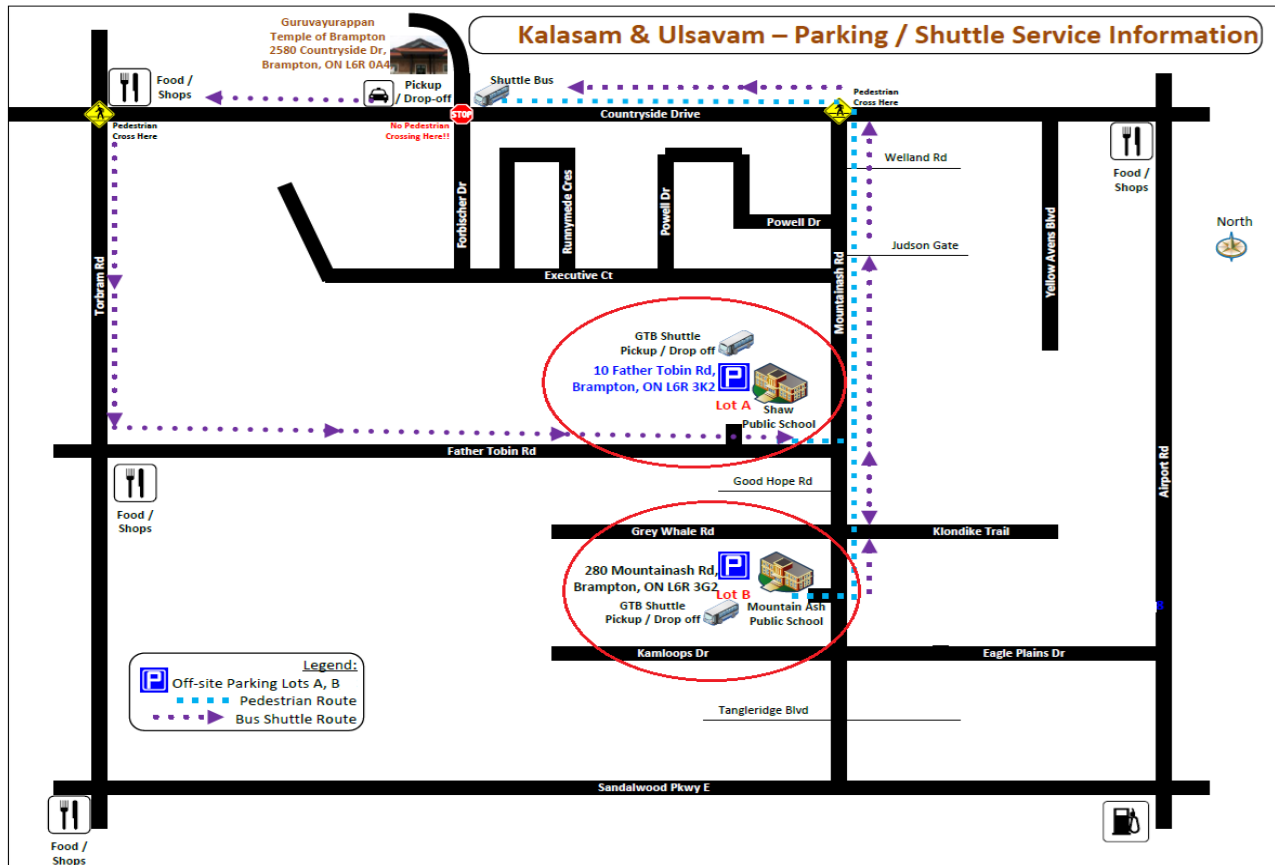

Parking Information (5-18 July 2024)

Designated Parking Lot is in the nearby school parking lot.

- **Lot A:** Shaw Public School, 10 Father Tobin Road, Brampton
- **Lot B:** Mountain Ash Public School, 280 Mountainash Road, Brampton

- Between the dates of July 5th to July 18th, there will be **No Parking at the temple parking lot**, except pre-assigned volunteer spots. Alternate parking arrangements have been made at nearby school parking lots during this period.
- Shuttle Bus service will be available on specific periods during this period. Please see the attached schedule for details of the timings.
- Devotees are encouraged to carpool as the parking spots at alternative parking lots are limited.
- Parking on the side streets south of Countryside Drive is dictated by municipal regulations, ie. 3 hours limit. Brampton City Parking enforcement might enforce the rule.
- Local residents in Brampton may take advantage of temporary parking permit from City of Brampton for longer period/ days. More details will be available at City of Brampton website.
- The passenger drop offs will continue to be available for devotees to use at entrance of the temple. Please limit the time you take to drop off or load devotees to avoid traffic congestion.
- Please follow the instructions and guidance from the Parking volunteers on duty at the time as the situation can change at times
- **Do NOT Jay Walk!** For the safety of everybody, pedestrians should cross Countryside Drive only at an intersection with a signal. Safety first.